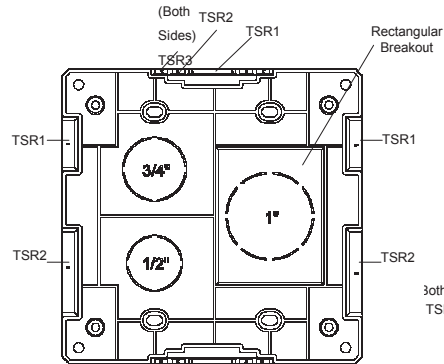

HellermannTyton

INSTSRJB

INSTALLATION INSTRUCTIONS FOR LOW VOLTAGE RACEWAY SYSTEM

JUNCTION BOXES

Part Numbers: TSRX-JB1, TSRX-JB2, TSRX-JB3,
TSRX-JBD, TSRX-JBD2

Base and Cover Breakouts

JB1, JB2 & JB3
Single Gang

JBD, JBD2 –
Dual Gang

1

3

Screws for base to
cover included

HellermannTyton • 7930 N. Faulkner Rd. Milwaukee, WI 53224
Phone:(800)537-1512 • Fax:(800)848-9866
www.hellermann.tyton.com • email:corp@htamericas.com