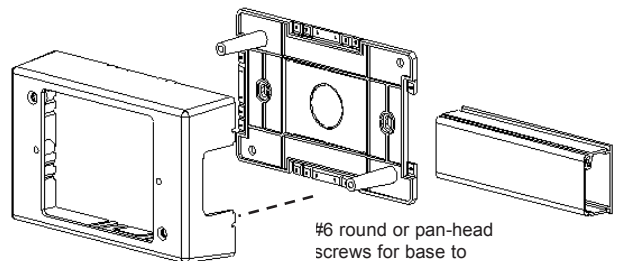

HellermannTyton

INSTSRJB

INSTALLATION INSTRUCTIONS FOR LOW VOLTAGE RACEWAY SYSTEM

JUNCTION BOXES

Part Numbers: TSRX-JB1, TSRX-JB2, TSRX-JB3,
TSRX-JBD, TSRX-JBD2

Base and Cover Breakouts

JB1, JB2 & JB3
Single Gang

JBD, JBD2 –
Dual Gang

1

3

Screws for base to
cover included

HellermannTyton • 7930 N. Faulkner Rd. Milwaukee, WI 53224
Phone:(800)537-1512 • Fax:(800)848-9866
www.hellermann.tyton.com • email:corp@htamericas.com