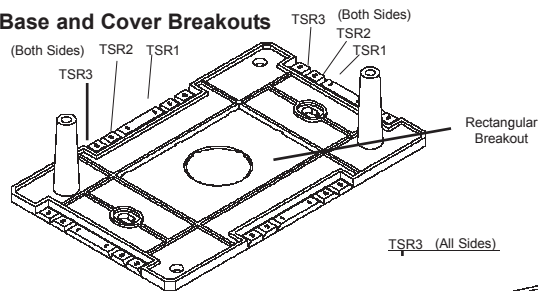

HellermannTyton

INSTSRJB

INSTALLATION INSTRUCTIONS FOR LOW VOLTAGE RACEWAY SYSTEM

JUNCTION BOXES

Part Numbers: TSRX-JB1, TSRX-JB2, TSRX-JB3,
TSRX-JBD, TSRX-JBD2

Base and Cover Breakouts

JB1, JB2 & JB3
Single Gang

JBD, JBD2 –
Dual Gang

1

3

Screws for base to
cover included

HellermannTyton • 7930 N. Faulkner Rd. Milwaukee, WI 53224
Phone:(800)537-1512 • Fax:(800)848-9866
www.hellermann.tyton.com • email:corp@htamericas.com