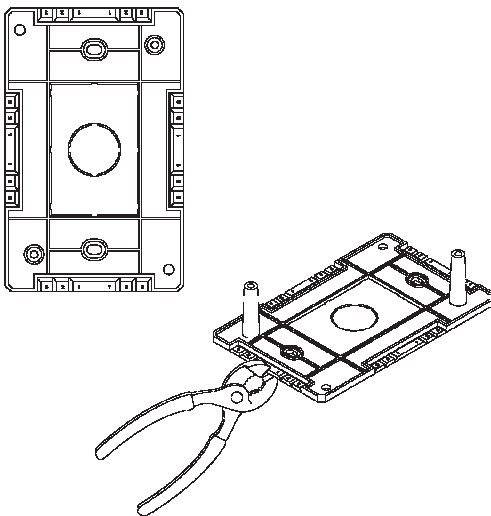

HellermannTyton

INSTSRJB

INSTALLATION INSTRUCTIONS FOR LOW VOLTAGE RACEWAY SYSTEM

JUNCTION BOXES

Part Numbers: TSRX-JB1, TSRX-JB2, TSRX-JB3,
TSRX-JBD, TSRX-JBD2

Base and Cover Breakouts

JB1, JB2 & JB3
Single Gang

JBD, JBD2 –
Dual Gang

1

3

Screws for base to
cover included

HellermannTyton • 7930 N. Faulkner Rd. Milwaukee, WI 53224
Phone:(800)537-1512 • Fax:(800)848-9866
www.hellermann.tyton.com • email:corp@htamericas.com