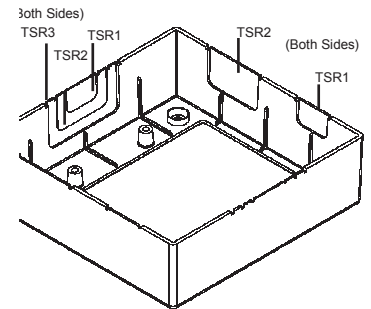

HellermannTyton

INSTSRJB

INSTALLATION INSTRUCTIONS FOR LOW VOLTAGE RACEWAY SYSTEM

JUNCTION BOXES

Part Numbers: TSRX-JB1, TSRX-JB2, TSRX-JB3,
TSRX-JBD, TSRX-JBD2

Base and Cover Breakouts

JB1, JB2 & JB3
Single Gang

JBD, JBD2 –
Dual Gang

1

3

Screws for base to
cover included

HellermannTyton • 7930 N. Faulkner Rd. Milwaukee, WI 53224
Phone:(800)537-1512 • Fax:(800)848-9866
www.hellermann.tyton.com • email:corp@htamericas.com