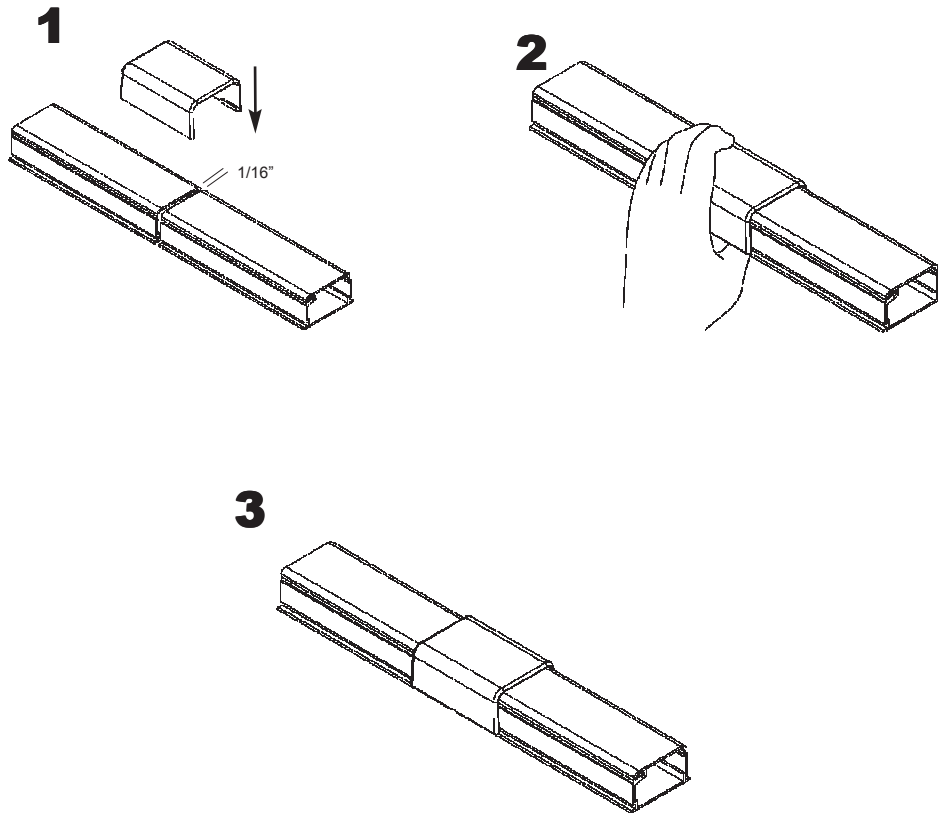

## INSTALLATION INSTRUCTIONS FOR LOW VOLTAGE SURFACE RACEWAY

### SPLICE COVER

Part Numbers: TSR1X-14, TSR2X-14, TSR3X-14

HellermannTyton • 7930 N. Faulkner Rd. Milwaukee, WI 53224  
Phone:(800)537-1512 • Fax:(800)848-9866  
www.hellermann.tyton.com • email:corp@htamericas.com