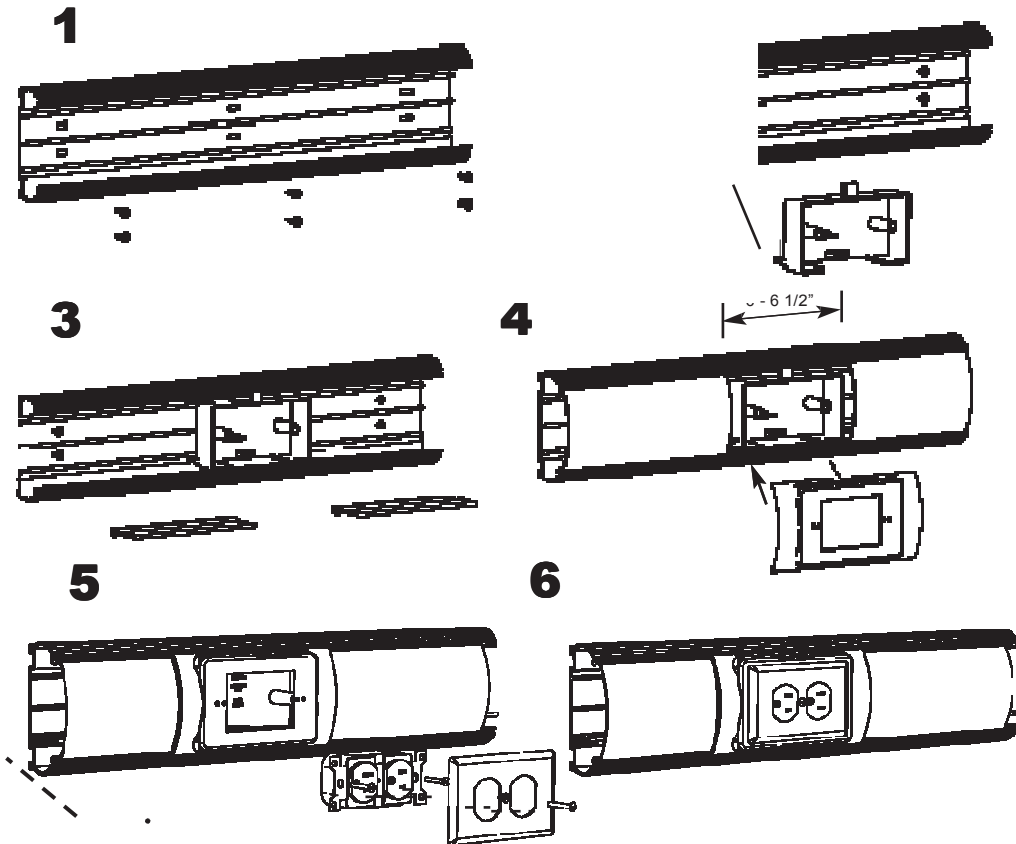

## INSTALLATION INSTRUCTIONS FOR INFOSTREAM™ MULTI-CHANNEL RACEWAY SYSTEM

### RAISED ELECTRICAL BOX

Part Number: MCR\_-REB

This fitting can only be used with the side divider in raceway. No cover splices are required.