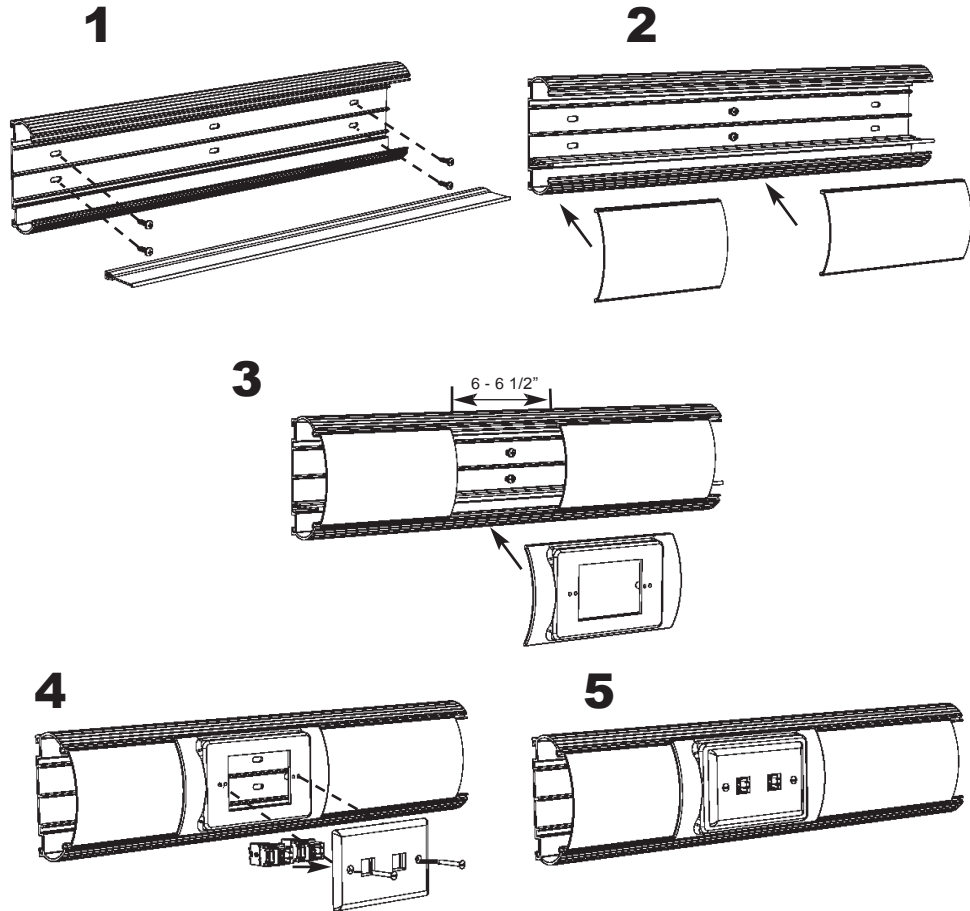

INSTALLATION INSTRUCTIONS FOR INFOSTREAM™ MULTI-CHANNEL RACEWAY SYSTEM

RAISED DEVICE BRACKET

Part Number: MCR_-RDB

This fitting can only be used with the side divider in raceway. No cover splices are required.

RAISED DEVICE BRACKET

Part Number: MCR_-RDB

This fitting can only be used with the side divider in raceway. No cover splices are required.

HellermannTyton • 7930 N. Faulkner Rd. Milwaukee, WI 53224
Phone:(800)537-1512 • Fax:(800)848-9866
www.hellermann.tyton.com • email:corp@htamericas.com