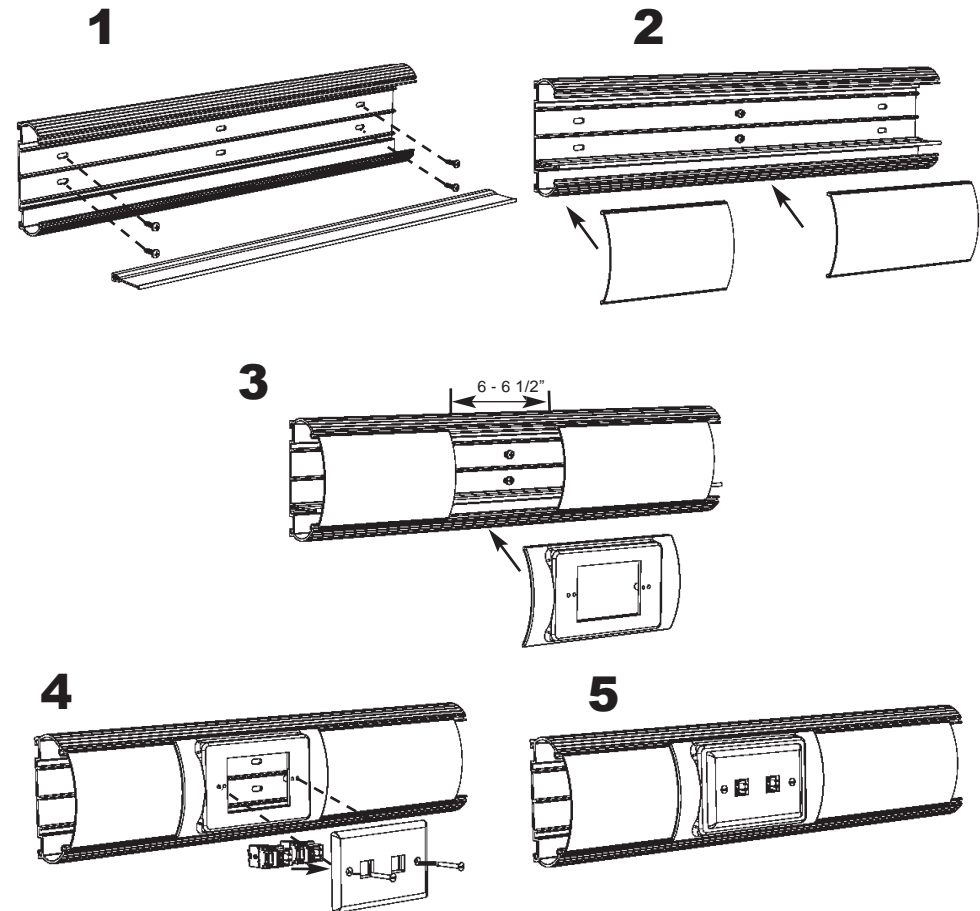

INSTALLATION INSTRUCTIONS FOR INFOSTREAM™ MULTI-CHANNEL RACEWAY SYSTEM

RAISED DEVICE BRACKET

Part Number: MCR_-RDB

This fitting can only be used with the side divider in raceway. No cover splices are required.

RAISED DEVICE BRACKET

Part Number: MCR_-RDB

This fitting can only be used with the side divider in raceway. No cover splices are required.

HellermannTyton • 7930 N. Faulkner Rd. Milwaukee, WI 53224
Phone:(800)537-1512 • Fax:(800)848-9866
www.hellermann.tyton.com • email:corp@htamericas.com