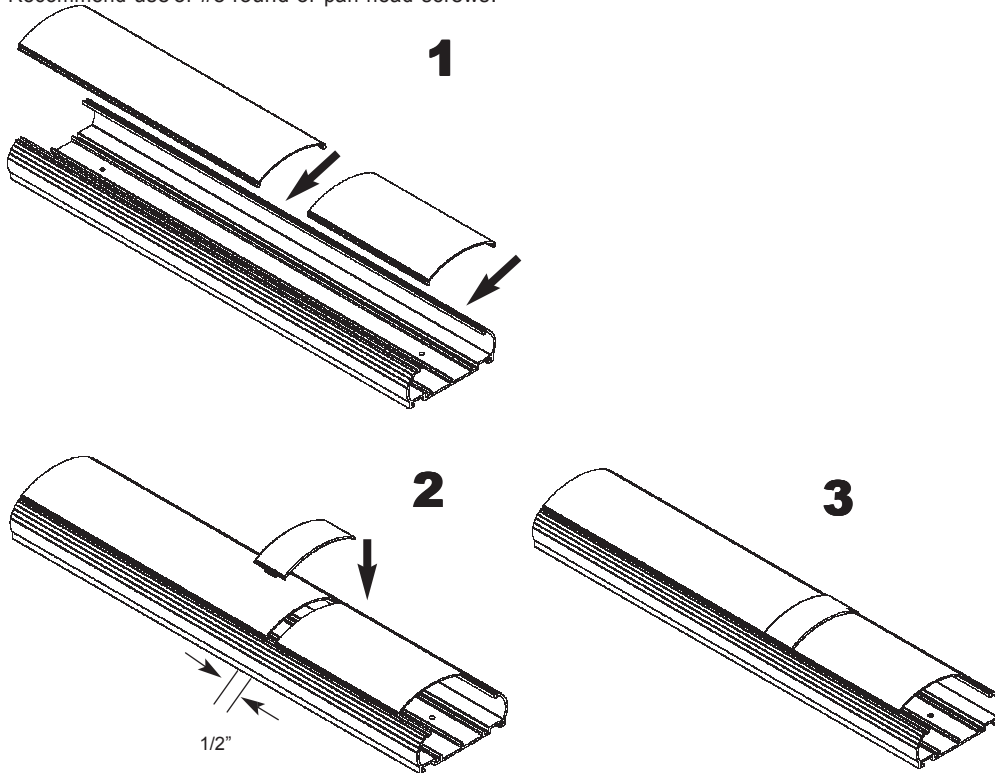

INSTALLATION INSTRUCTIONS FOR INFOSTREAM™

MULTI-CHANNEL RACEWAY SYSTEM

COVER SPLICE

Part Number: MCR_-CS

Appropriate mounting hardware should be used to secure the raceway to the mounting surface. Recommend use of #8 round or pan-head screws.